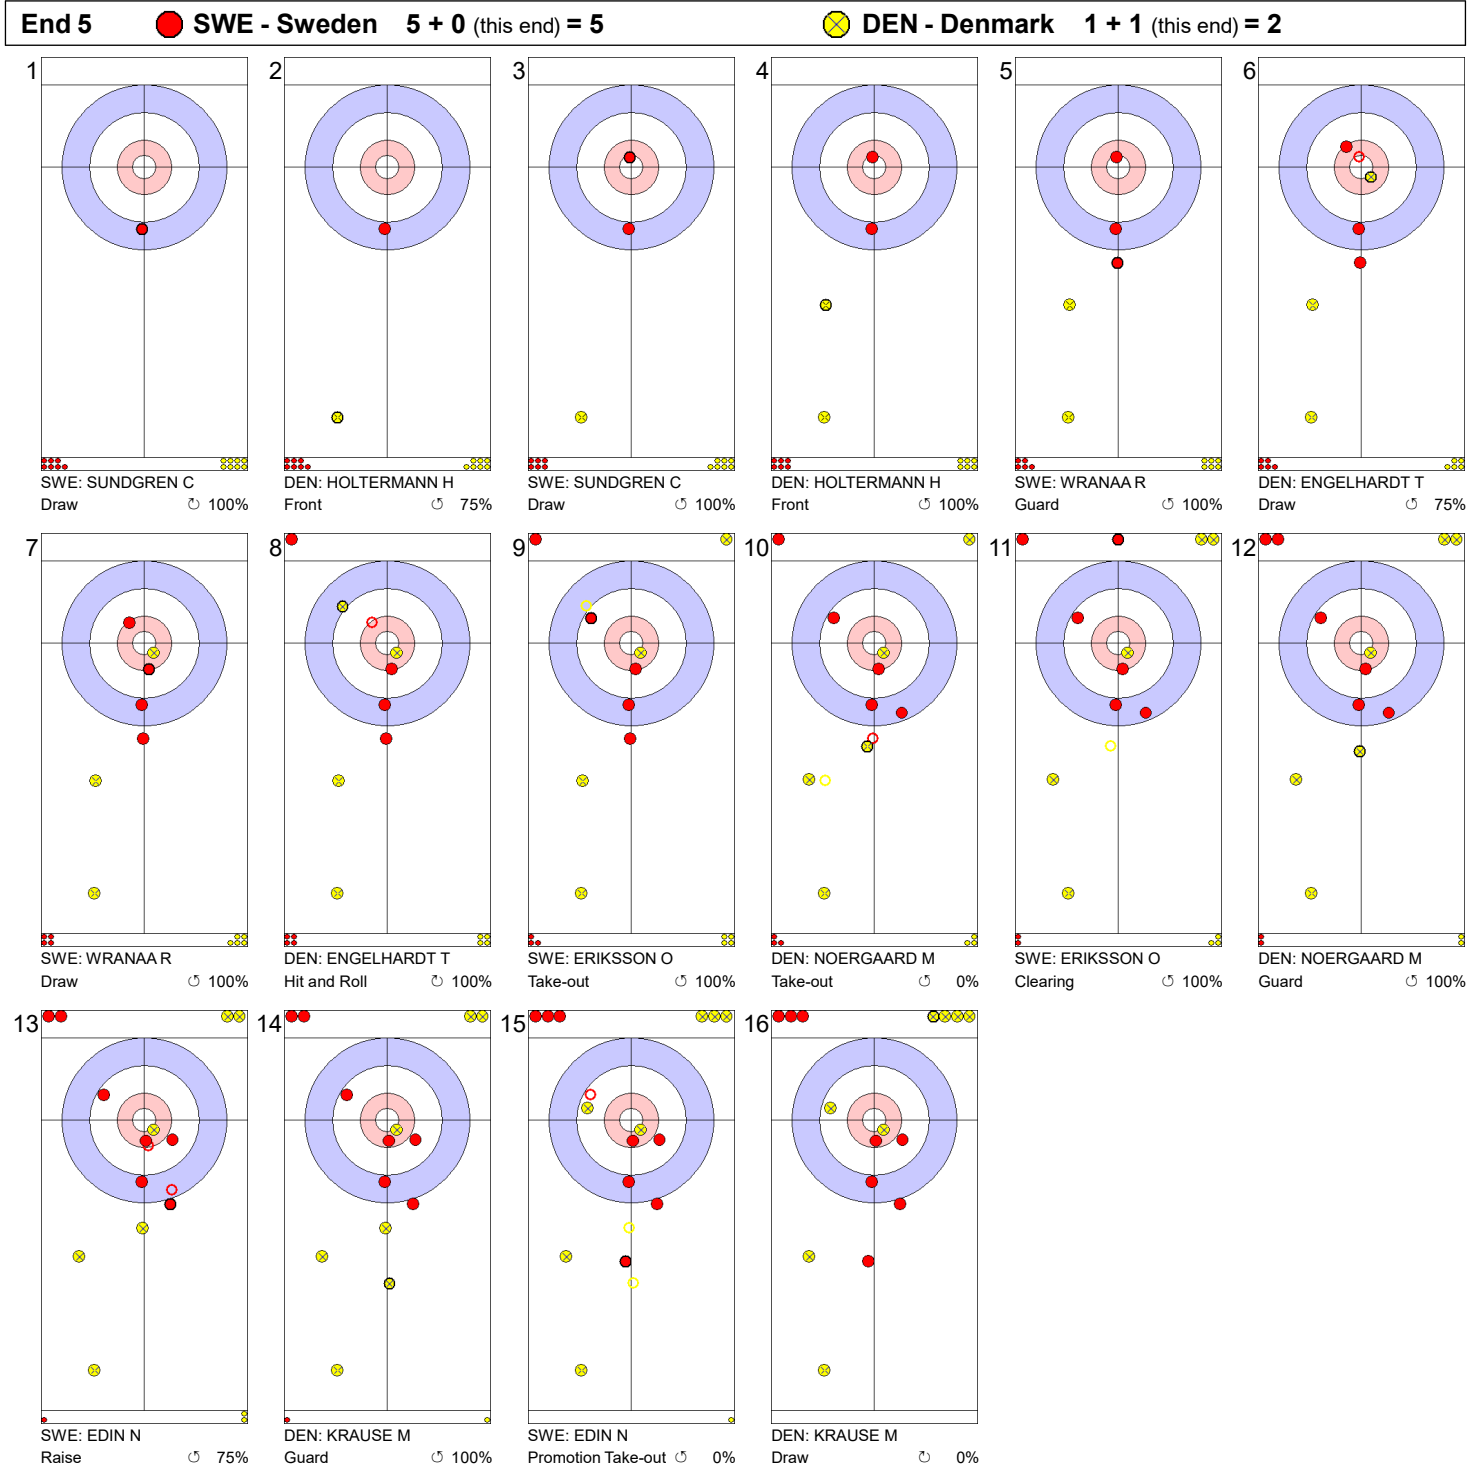

Game - Shot by Shot

Legend:
 ↻ Clockwise ↺ Counter-clockwise - Not considered

Game - Shot by Shot

Legend:
 ↻ Clockwise ↺ Counter-clockwise - Not considered

Game - Shot by Shot

Legend:
 Clockwise
 Counter-clockwise
 - Not considered

Game - Shot by Shot

Legend:

↻ Clockwise ↺ Counter-clockwise - Not considered

Game - Shot by Shot

Legend:
 Clockwise Counter-clockwise - Not considered

Game - Shot by Shot

Legend:
 ⌚ Clockwise ⌚ Counter-clockwise - Not considered

Game - Shot by Shot

Legend:
 Clockwise Counter-clockwise - Not considered

Game - Shot by Shot

Legend:
 Clockwise Counter-clockwise - Not considered

Game - Shot by Shot

Legend:
 ↻ Clockwise ↺ Counter-clockwise - Not considered