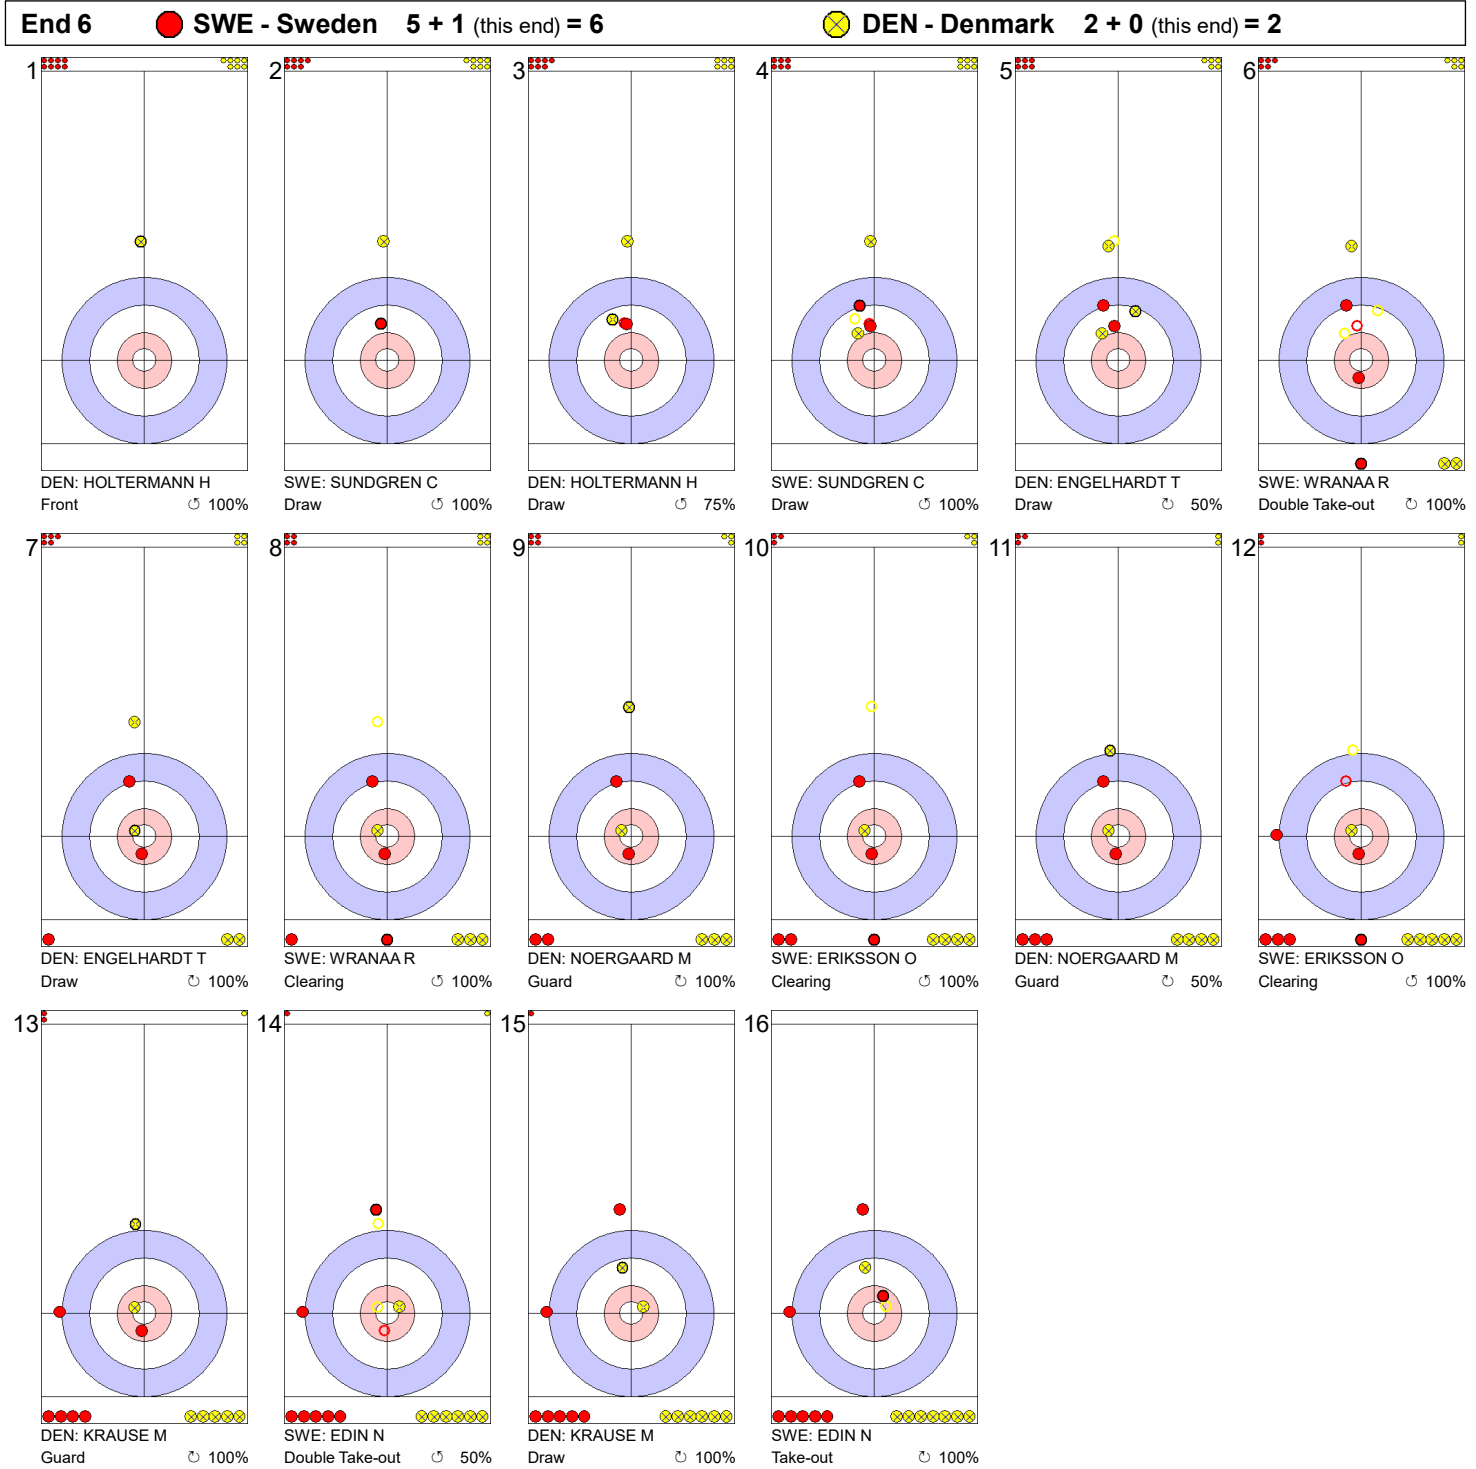

Game - Shot by Shot

Legend:
 ↻ Clockwise ↺ Counter-clockwise - Not considered

Game - Shot by Shot

Legend:
 ↻ Clockwise ↺ Counter-clockwise - Not considered

Game - Shot by Shot

Legend:
 Clockwise
 Counter-clockwise
 - Not considered

Game - Shot by Shot

Legend:

↻ Clockwise ↺ Counter-clockwise - Not considered

Game - Shot by Shot

Legend:
 Clockwise Counter-clockwise - Not considered

Game - Shot by Shot

Legend:
 ⌚ Clockwise ⌚ Counter-clockwise - Not considered

Game - Shot by Shot

Legend:
 Clockwise Counter-clockwise - Not considered

Game - Shot by Shot

Legend:
 Clockwise Counter-clockwise - Not considered

Game - Shot by Shot

Legend:
 ↻ Clockwise ↺ Counter-clockwise - Not considered