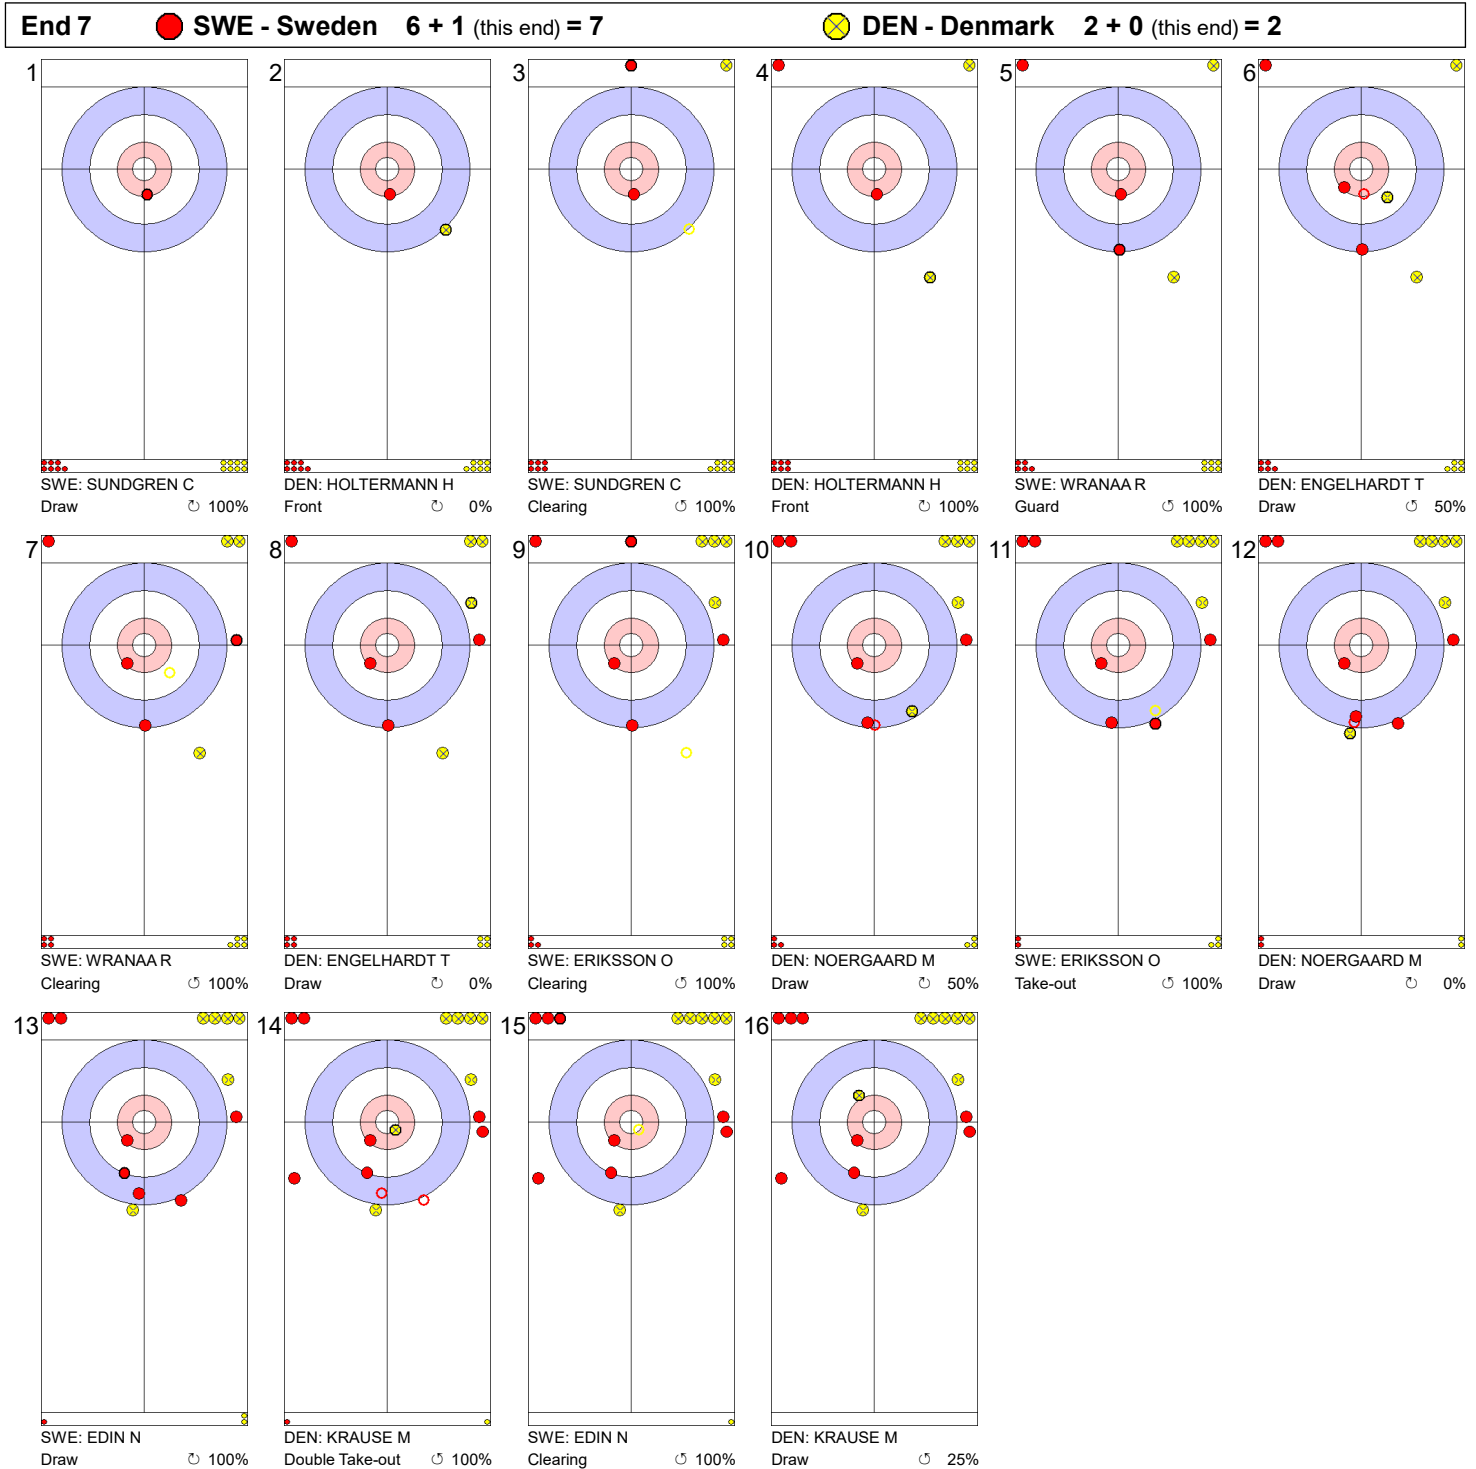

Game - Shot by Shot

Legend:
 ↻ Clockwise ↺ Counter-clockwise - Not considered

Game - Shot by Shot

Legend:
 ↻ Clockwise ↺ Counter-clockwise - Not considered

Game - Shot by Shot

Legend:
 Clockwise
 Counter-clockwise
 - Not considered

Game - Shot by Shot

Legend:

↻ Clockwise ↺ Counter-clockwise - Not considered

Game - Shot by Shot

Legend:
 Clockwise Counter-clockwise - Not considered

Game - Shot by Shot

Legend:
 ⌚ Clockwise ⌚ Counter-clockwise - Not considered

Game - Shot by Shot

Legend:
 Clockwise Counter-clockwise - Not considered

Game - Shot by Shot

Legend:
 Clockwise Counter-clockwise - Not considered

Game - Shot by Shot

Legend:
 ↻ Clockwise ↺ Counter-clockwise - Not considered