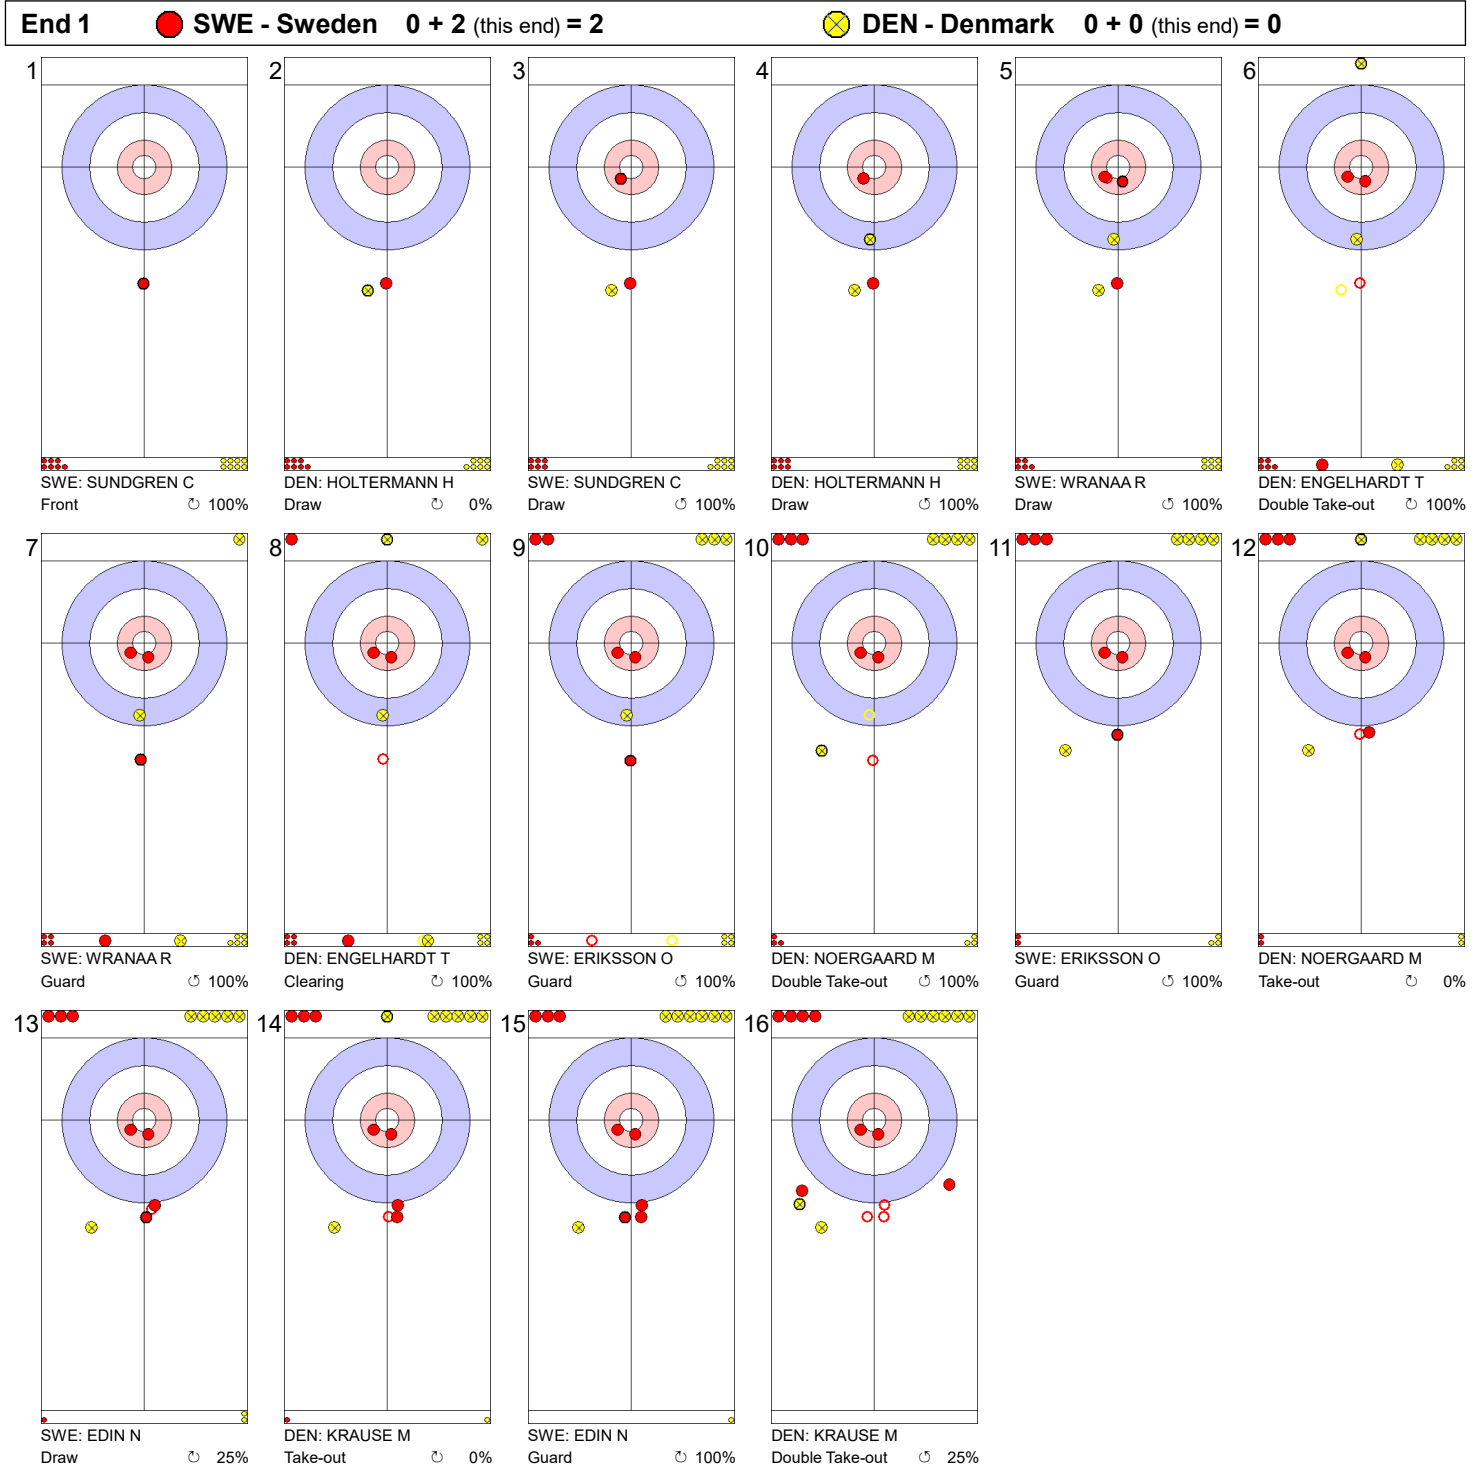

Game - Shot by Shot

Legend:
 ↻ Clockwise ↺ Counter-clockwise - Not considered

Game - Shot by Shot

Legend:
 ↻ Clockwise ↺ Counter-clockwise - Not considered

Game - Shot by Shot

Legend:
 Clockwise
 Counter-clockwise
 - Not considered

Game - Shot by Shot

Legend:

↻ Clockwise ↺ Counter-clockwise - Not considered

Game - Shot by Shot

Legend:
 Clockwise Counter-clockwise - Not considered

Game - Shot by Shot

Legend:
 ⌚ Clockwise ⌚ Counter-clockwise - Not considered

Game - Shot by Shot

Legend:
 Clockwise Counter-clockwise - Not considered

Game - Shot by Shot

Legend:
 Clockwise Counter-clockwise - Not considered

Game - Shot by Shot

Legend:
 ↻ Clockwise ↺ Counter-clockwise - Not considered