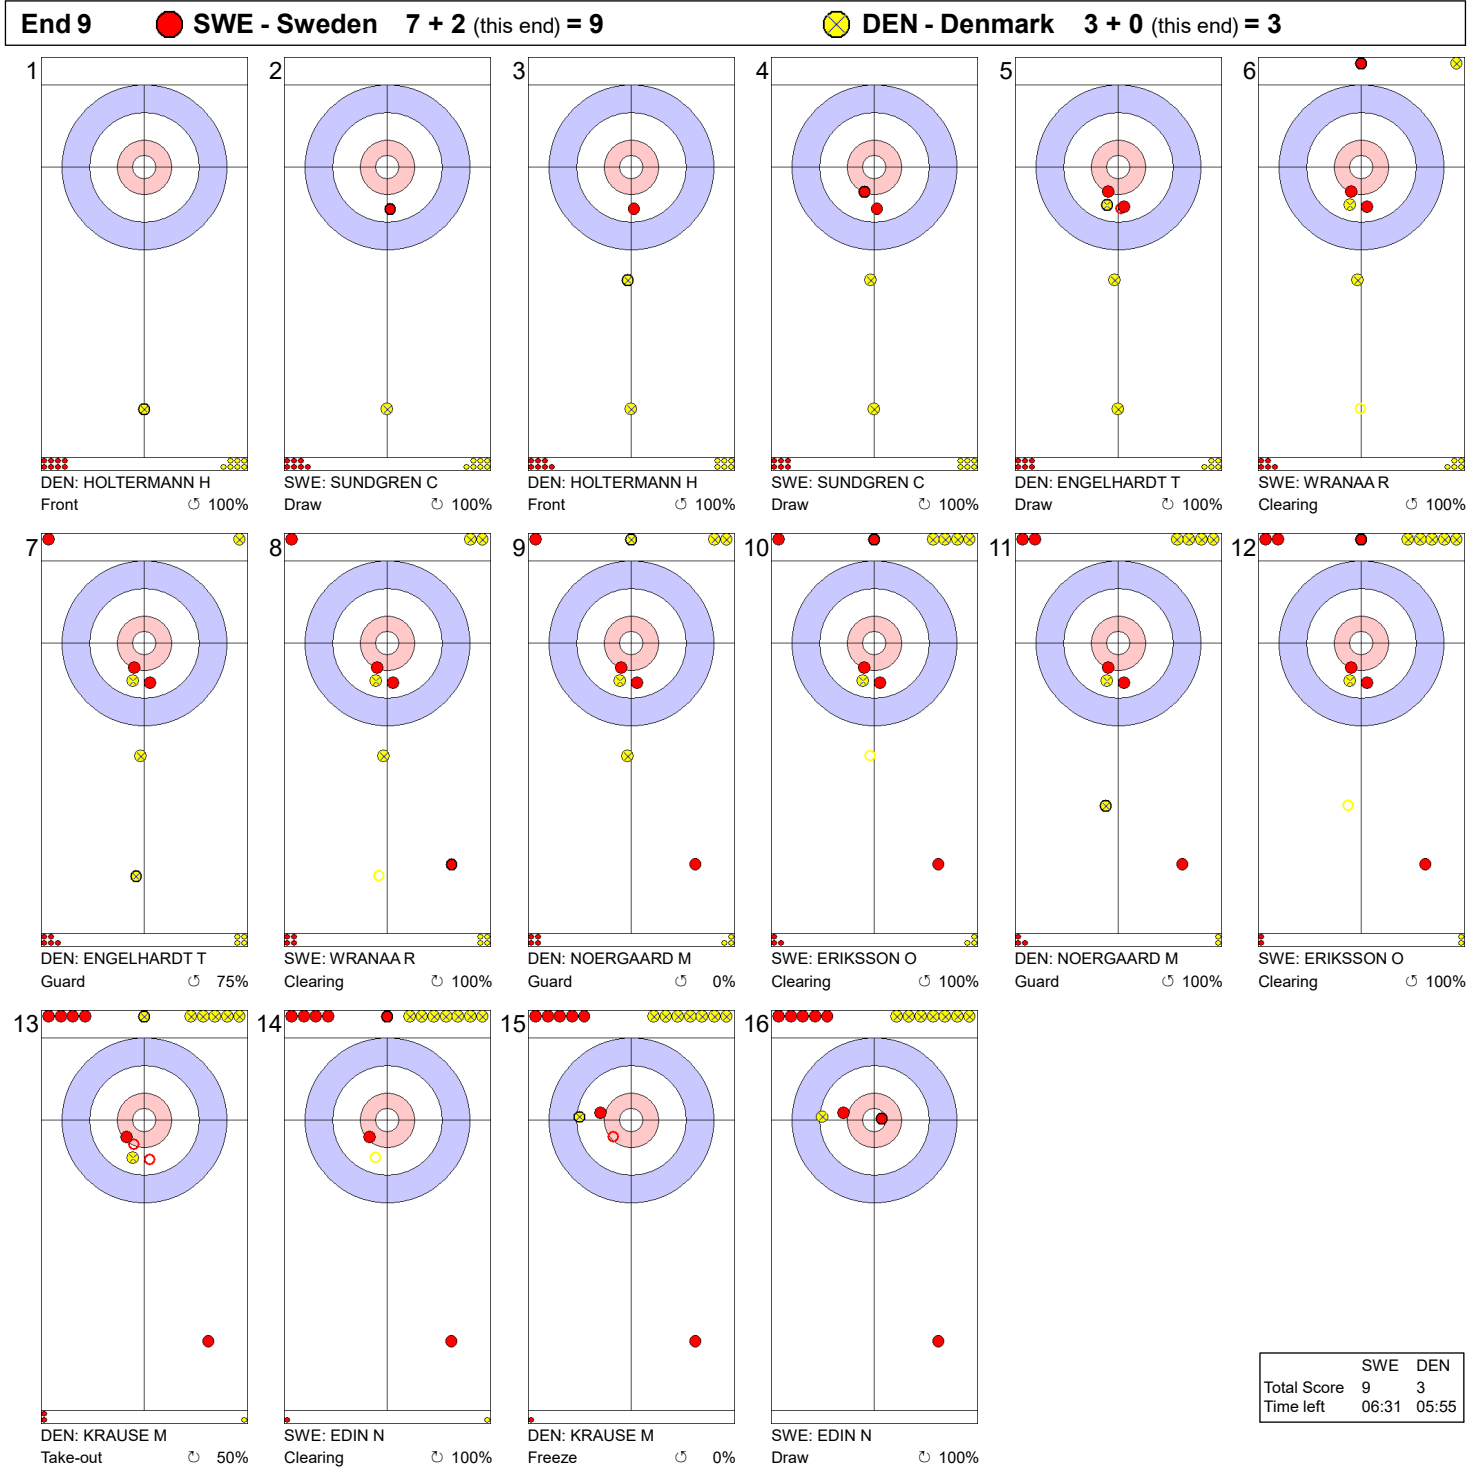

Game - Shot by Shot

Legend:
 ↻ Clockwise ↺ Counter-clockwise - Not considered

Game - Shot by Shot

Legend:
 ↻ Clockwise ↺ Counter-clockwise - Not considered

Game - Shot by Shot

Legend:
 Clockwise
 Counter-clockwise
 - Not considered

Game - Shot by Shot

Legend:

↻ Clockwise ↺ Counter-clockwise - Not considered

Game - Shot by Shot

Legend:
 Clockwise Counter-clockwise - Not considered

Game - Shot by Shot

Legend:
 ⌚ Clockwise ⌚ Counter-clockwise - Not considered

Game - Shot by Shot

Legend:
 Clockwise Counter-clockwise - Not considered

Game - Shot by Shot

Legend:
 Clockwise Counter-clockwise - Not considered

Game - Shot by Shot

Legend:
 ↻ Clockwise ↺ Counter-clockwise - Not considered