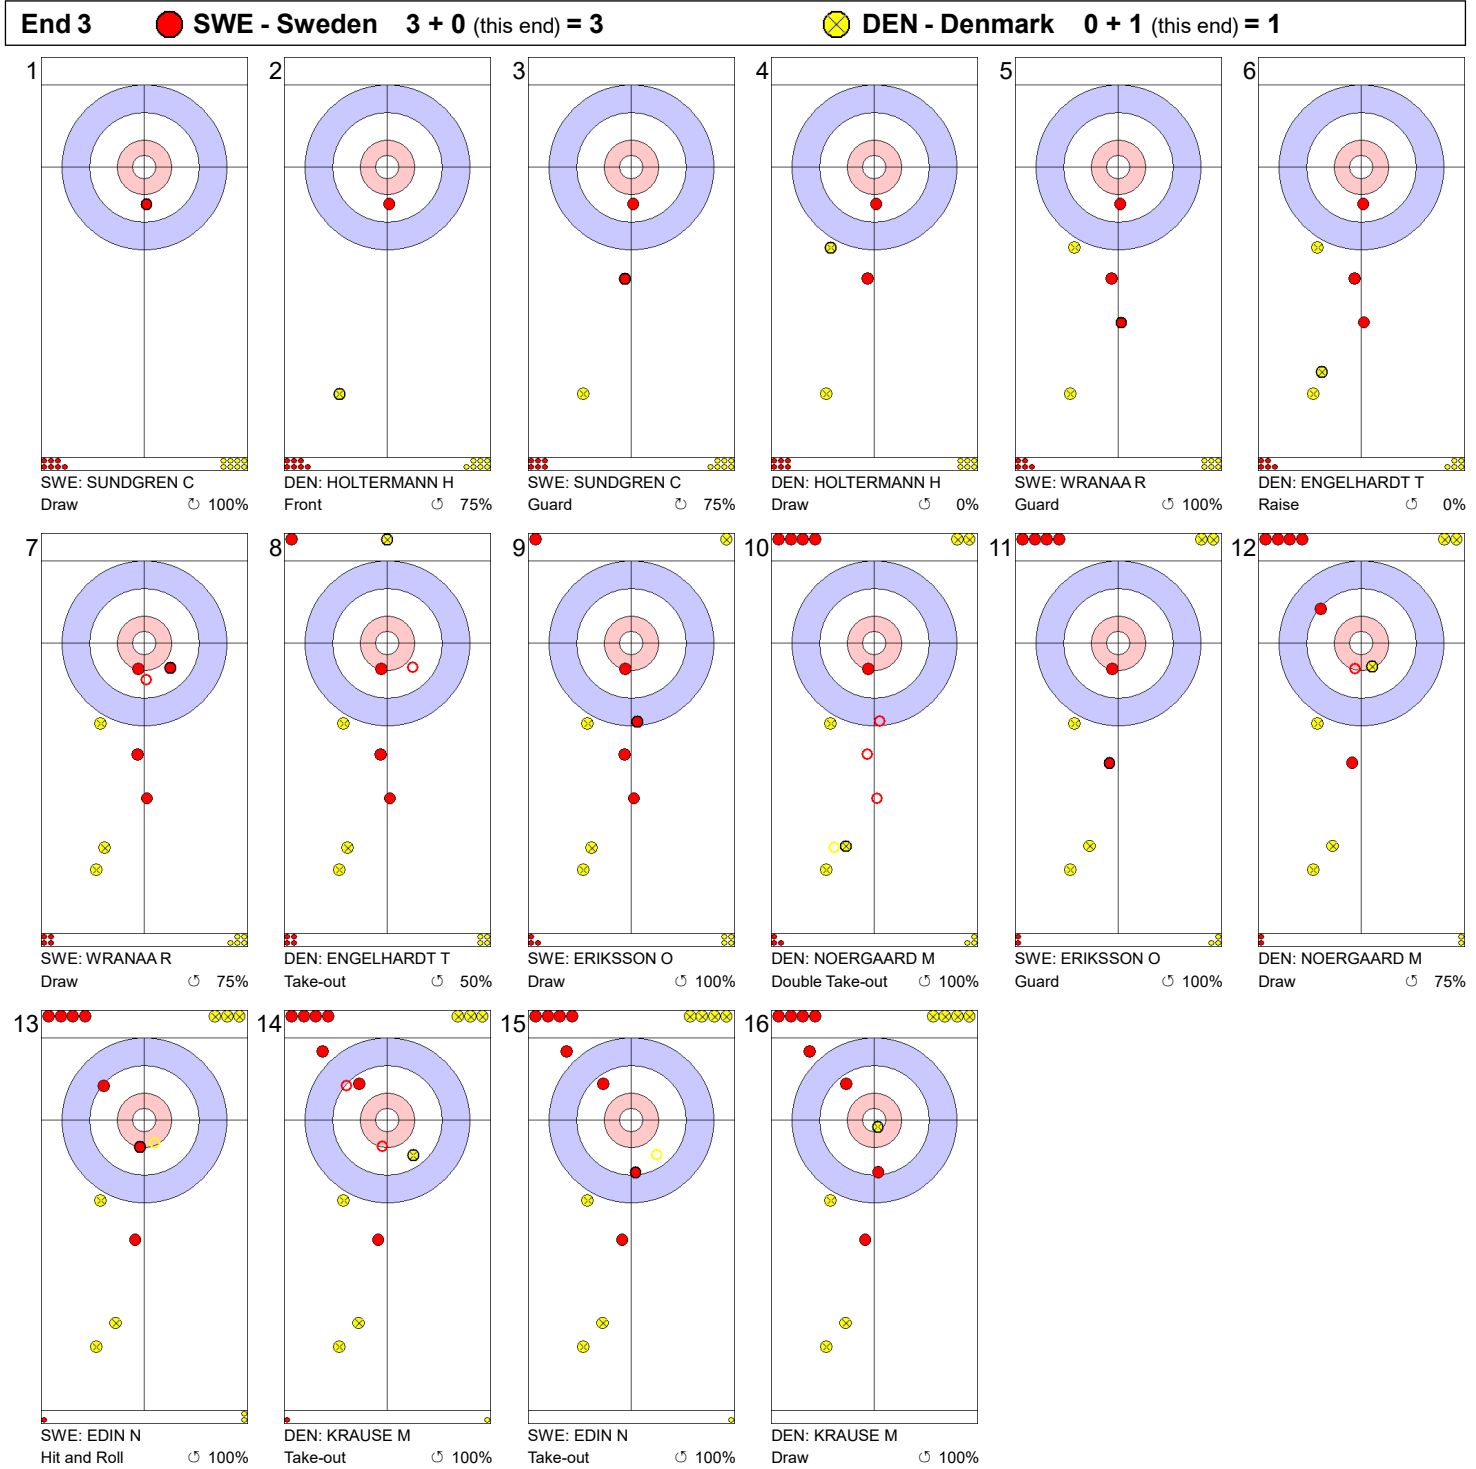

Game - Shot by Shot

Legend:
 ↻ Clockwise ↺ Counter-clockwise - Not considered

Game - Shot by Shot

Legend:
 ↻ Clockwise ↺ Counter-clockwise - Not considered

Game - Shot by Shot

Legend:
 Clockwise
 Counter-clockwise
 - Not considered

Game - Shot by Shot

Legend:

↻ Clockwise ↺ Counter-clockwise - Not considered

Game - Shot by Shot

Legend:
 Clockwise Counter-clockwise - Not considered

Game - Shot by Shot

Legend:
 ⌚ Clockwise ⌚ Counter-clockwise - Not considered

Game - Shot by Shot

Legend:
 Clockwise Counter-clockwise - Not considered

Game - Shot by Shot

Legend:
 Clockwise Counter-clockwise - Not considered

Game - Shot by Shot

Legend:
 ↻ Clockwise ↺ Counter-clockwise - Not considered