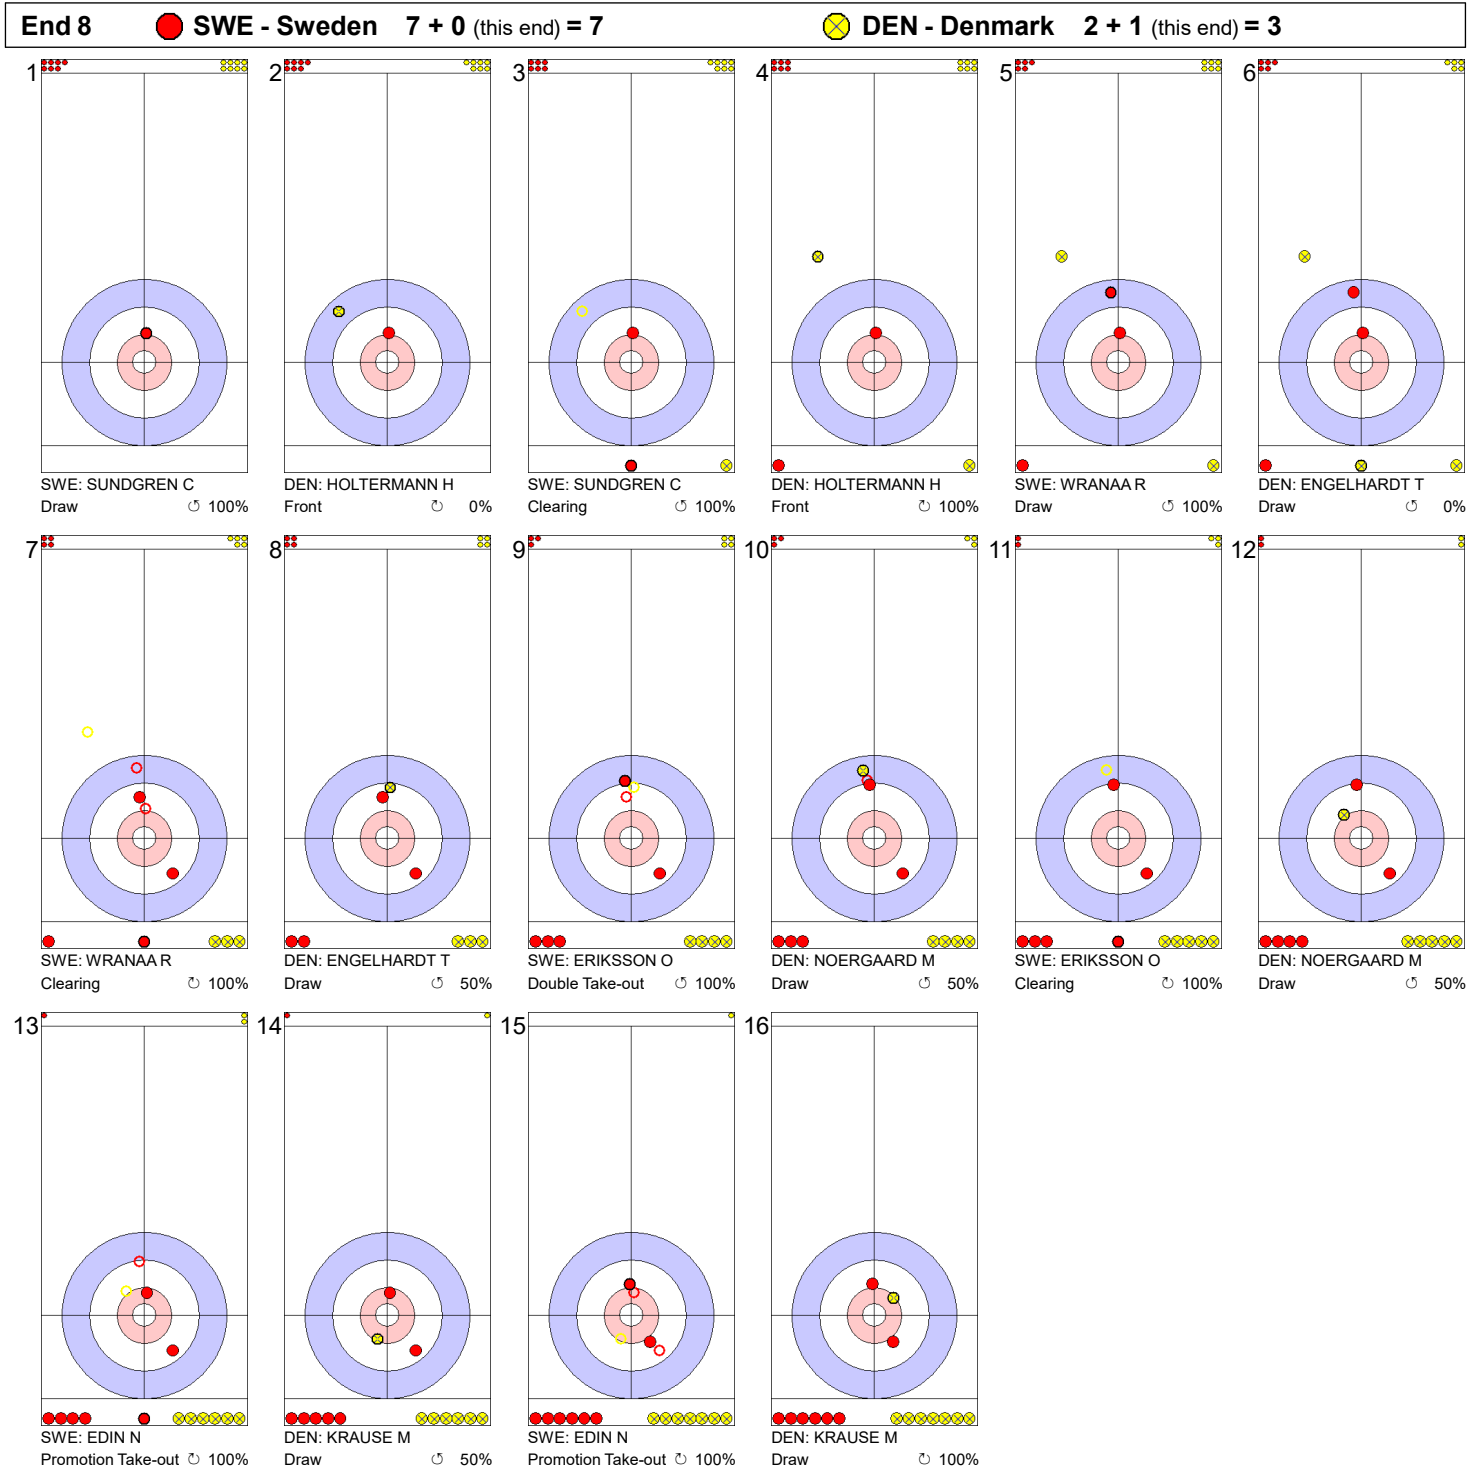

Game - Shot by Shot

Legend:
 ↻ Clockwise ↺ Counter-clockwise - Not considered

Game - Shot by Shot

Legend:
 ↻ Clockwise ↺ Counter-clockwise - Not considered

Game - Shot by Shot

Legend:
 Clockwise
 Counter-clockwise
 - Not considered

Game - Shot by Shot

Legend:

↻ Clockwise ↺ Counter-clockwise - Not considered

Game - Shot by Shot

Legend:
 Clockwise Counter-clockwise - Not considered

Game - Shot by Shot

Legend:
 ⌚ Clockwise ⌚ Counter-clockwise - Not considered

Game - Shot by Shot

Legend:
 Clockwise Counter-clockwise - Not considered

Game - Shot by Shot

Legend:
 Clockwise Counter-clockwise - Not considered

Game - Shot by Shot

Legend:
 ↻ Clockwise ↺ Counter-clockwise - Not considered