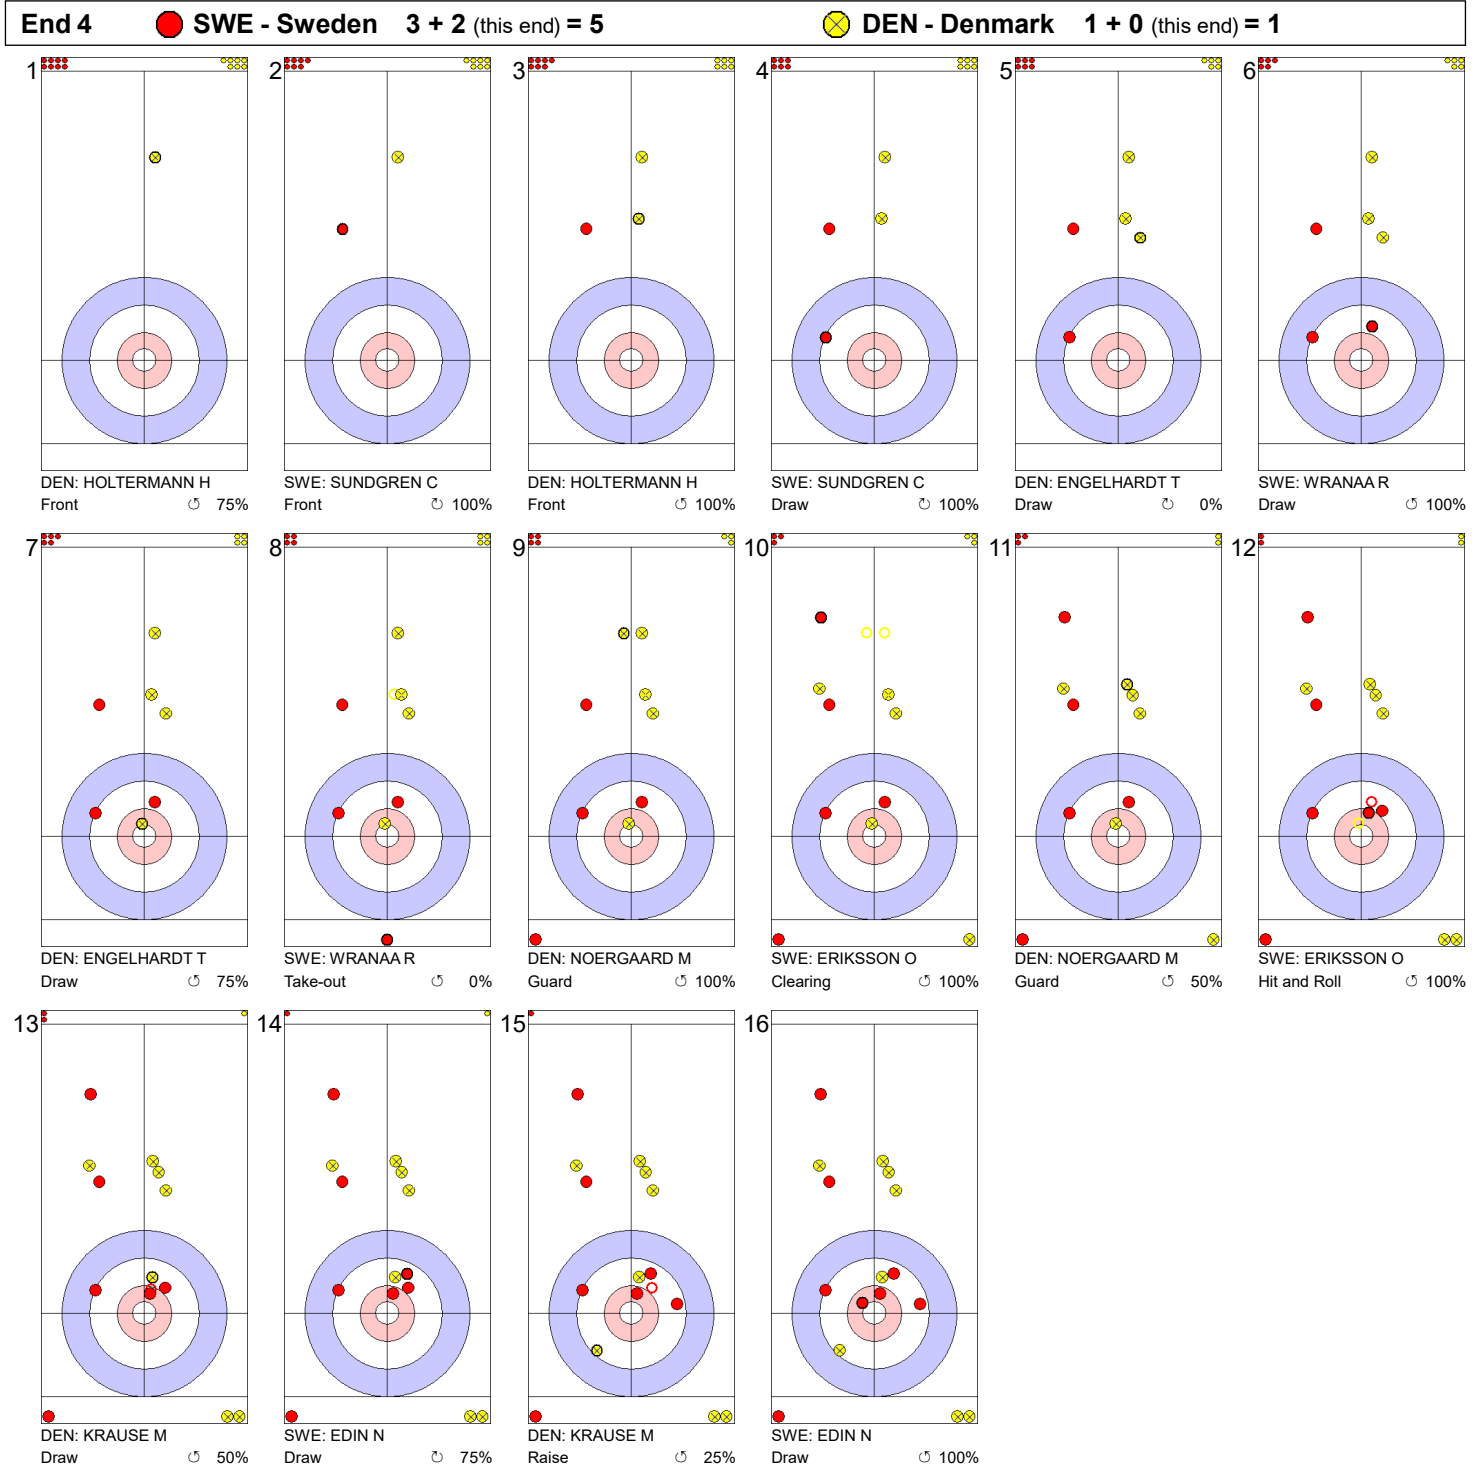

Game - Shot by Shot

Legend:
 ↻ Clockwise ↺ Counter-clockwise - Not considered

Game - Shot by Shot

Legend:
 ↻ Clockwise ↺ Counter-clockwise - Not considered

Game - Shot by Shot

Legend:
 Clockwise
 Counter-clockwise
 - Not considered

Game - Shot by Shot

Legend:

↻ Clockwise ↺ Counter-clockwise - Not considered

Game - Shot by Shot

Legend:
 Clockwise Counter-clockwise - Not considered

Game - Shot by Shot

Legend:
 ⌚ Clockwise ⌚ Counter-clockwise - Not considered

Game - Shot by Shot

Legend:
 Clockwise Counter-clockwise - Not considered

Game - Shot by Shot

Legend:
 Clockwise Counter-clockwise - Not considered

Game - Shot by Shot

Legend:
 ↻ Clockwise ↺ Counter-clockwise - Not considered